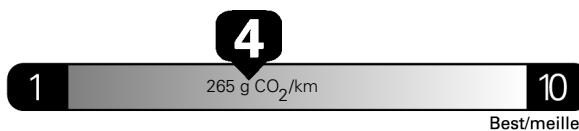

Annual fuel **COST**
for an annual distance of 20,000 km, and an average fuel price of $1.70 per litre

$ 3 842

Coût annuel en carburant

pour une distance annuelle de 20 000 km, et un prix moyen du carburant de 1,70 $ par litre

Mid-size cars range from /
Les voitures intermédiaires font entre

1.8 - 16.0 L_e/100 km

L_e is gasoline litre equivalent
L_e signifie litre équivalent d'essence

Carbon Dioxide Rating / Indice de dioxyde de carbone

Tailpipe emissions only / Émissions du tuyau d'échappement seulement

Smog Rating / Indice de Smog